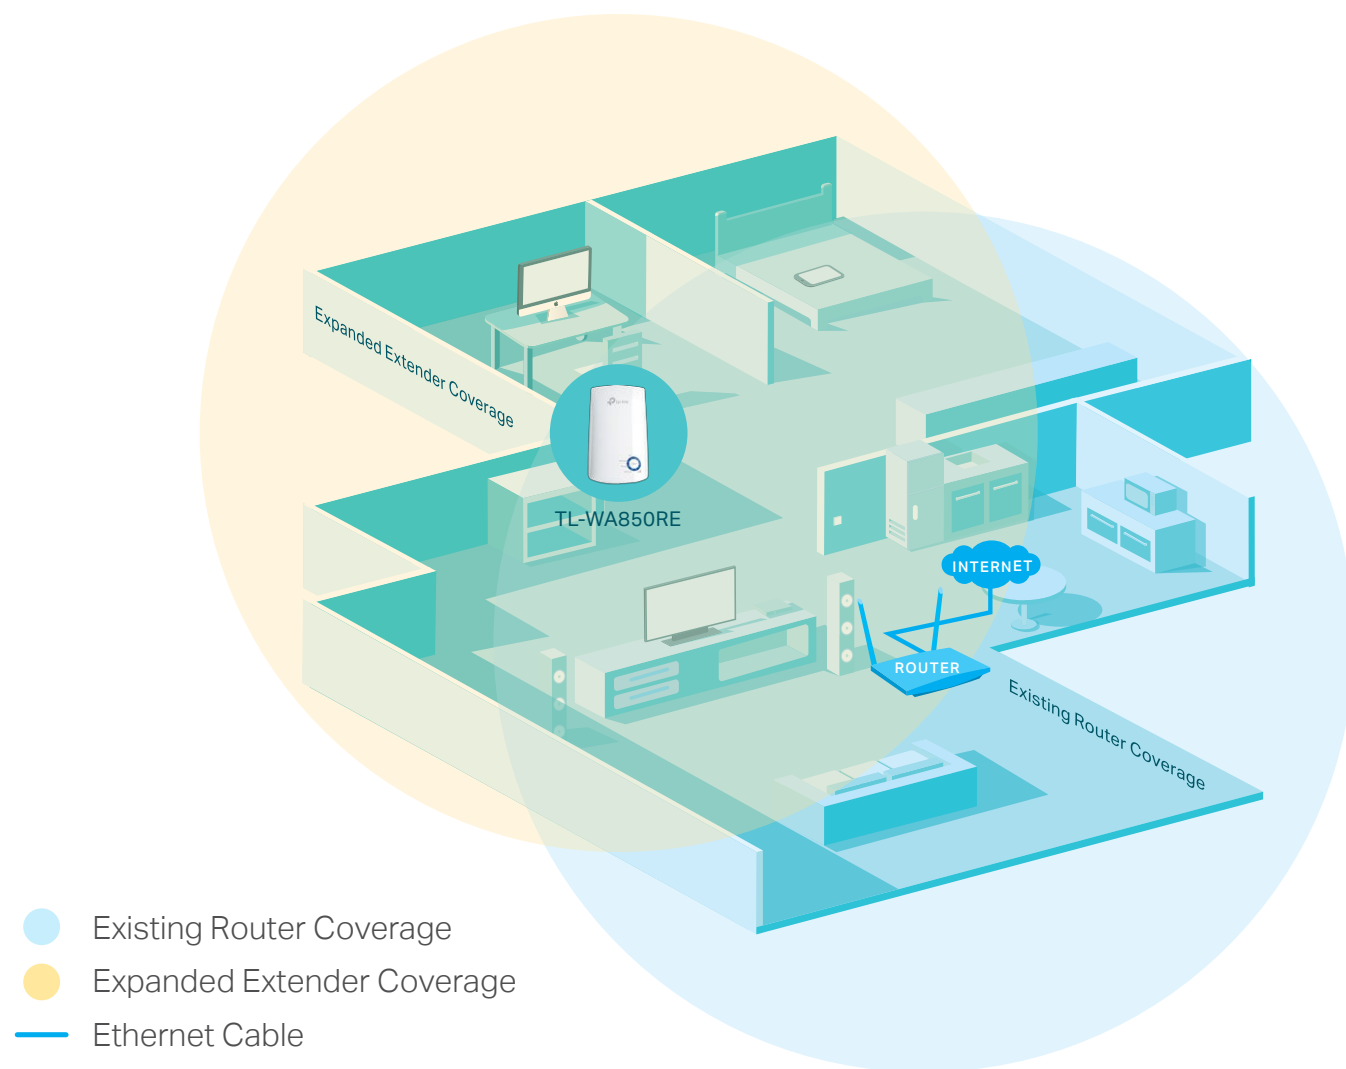

300Mbps Wi-Fi Range Extender

Stable Wi-Fi Extension

TL-WA850RE

Easy Setup

Tether App

Access Point Mode

Highlights

Extend the Range of Your Wi-Fi Network

The 300Mbps Wi-Fi Range Extender connects to your router wirelessly, strengthening and expanding its signal into areas it can't reach on its own, achieving speed of 300Mbps.

Perfect Location at a Glimpse

The Intelligent Signal lights help you quickly find the best location to install the range extender.

Features

Ease of Use

- Intuitive Web UI – Ensures quick and simple installation without hassle
- Fast Encryption – One-touch wireless security encryption with the WPS button
- Hassle-free Management with Tether App – Network management is made easy with the TP-Link Tether App, available on any Android or iOS device

Speed

- Ultimate Wireless Speed – Wireless speed of up to 300Mbps
- Fast Ethernet Port – Acts as a wireless adapter to connect wired devices

Reliability

- Reliable Connection – Internal antennas for optimal Wi-Fi coverage and reliable wireless connections
- Universal Compatibility – Work with any Wi-Fi router